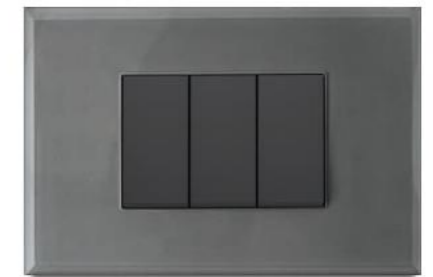

COLOR PLATES

WHITE

CHARCOAL BLACK

NEBULA GREY

GLASS PLATES

ANTIQUE WHITE

OREO BLACK

RHINO GREY