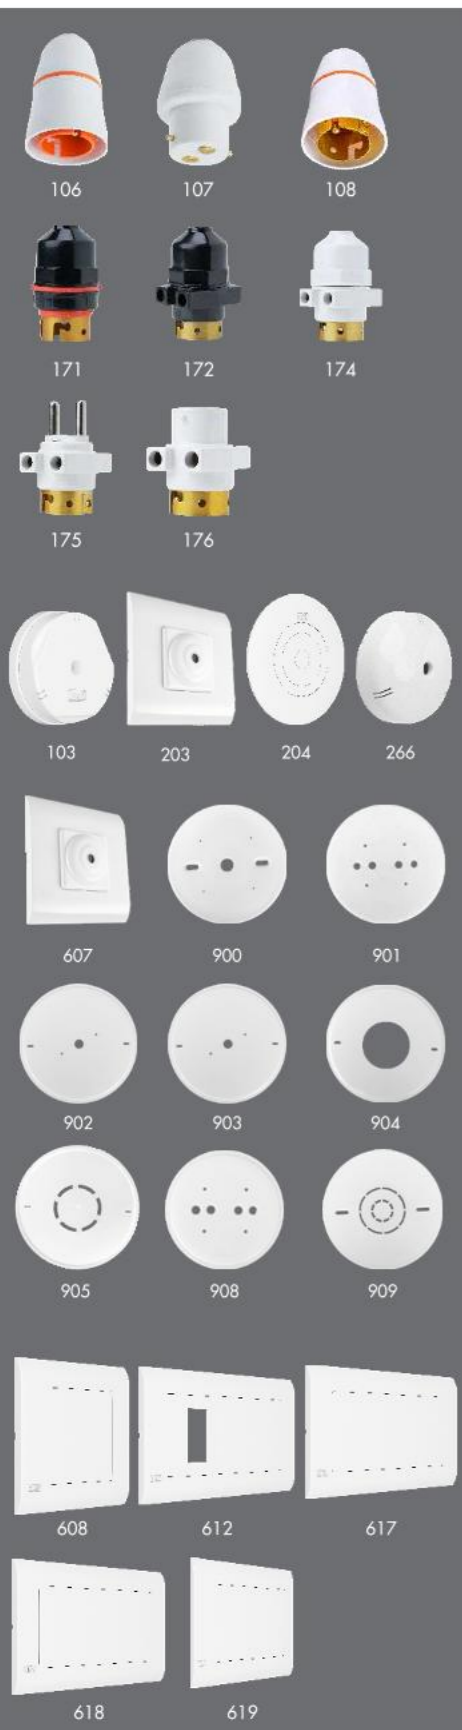

CODE ITEM ₹ MRP WHITE ₹ MRP BLACK PKG MASTER CARTON

PENDANT, ADAPTOR & MULTI PENDANT HOLDER

106	SLIK PENDANT HOLDER (Orange PBT Ring)	42.00	-	20	2340
107	SLIK ADAPTOR	58.00	-	30	1350
108	SLIK PENDANT HOLDER (Alu, Ring)	47.00	-	20	2340
171	SMALL PENDANT HOLDER HALF (Alu, Ring)	45.00	-	25	2925
172	SMALL MULTI PENDANT HOLDER BLACK (Alu, Ring)	68.00	-	20	2340
174	SMALL MULTI PENDANT HOLDER WHITE (Alu, Ring)	65.00	-	20	2340
175	SMALL 2 PIN PARALLEL PENDANT (Alu, Ring)	68.00	-	20	2340
176	SMALL B.C. PARALLEL ADAPTOR (Alu, Ring)	68.00	-	24	2160

CEILING ROSE, MODULAR PLATES & FAN PLATES

103	SLIK CEILING ROSE (Two Parts)	49.00	56.00	30	1620
203	STYLISH MODULAR CEILING ROSE	99.00	113.00	20	680
204	STYLISH MODULAR 6.5 X 6.5 FAN PLATE	66.00	76.00	10	960
266	ZEXA FANCY CEILING ROSE	53.00	-	30	1620
607	SUMO 5 x 5 CEILING ROSE (Two Parts)	105.00	121.00	12	408
900	LX 3.5 X 3.5 ROUND PLATE	16.00	-	150	3750
901	LX 4 X 4 ROUND PLATE	19.00	-	100	4000
902	LX 5 X 5 ROUND PLATE	25.00	-	50	2000
903	LX 6 x 6 ROUND PLATE	35.00	-	50	1600
904	LX 6 X 6 FAN PLATE	35.00	-	50	1600
905	LX 6 X 6 FAN PLATE (with Dummy)	35.00	-	50	1600
908	LX 4.5 X 4.5 ROUND PLATE	19.00	-	60	2640
909	LX 6.5 X 6.5 FAN PLATE	53.00	-	25	1000

MODULAR PLATES SUMO

608	5 X 5 MODULAR SQUARE PLATE	69.00	79.00	25	1000
612	5 X 8 MODULAR PLATE WITH 1 WAY	99.00	114.00	20	600
617	5 X 8 MODULAR PLATE	99.00	114.00	25	750
618	4.5 X 7.5 MODULAR PLATE	81.00	93.00	25	750
619	4.5 X 4.5 MODULAR SQUARE PLATE	55.00	63.00	30	1200