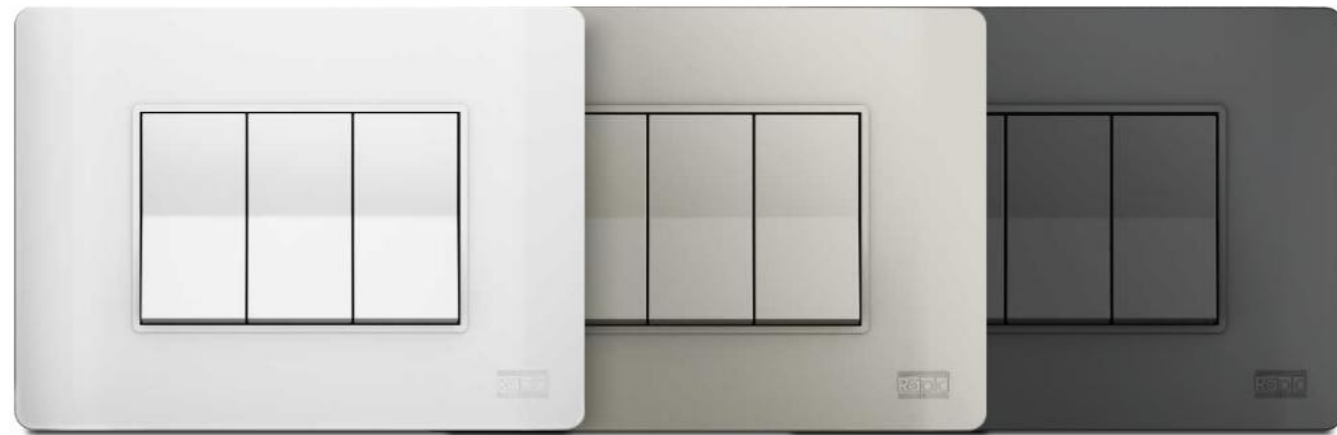

ENZOLA SWITCHES

Enzola switches are designed to complement every interior with refined color choices that speak elegance. The timeless White brings purity and brightness, while Nebula Grey adds a modern, sophisticated charm. Charcoal Black delivers a bold, premium statement for contemporary spaces. With Enzola, every color reflects precision, style, and a perfect balance of form and function.