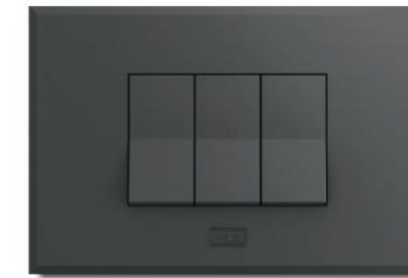

COLOR PLATES

WHITE

CHARCOAL BLACK

NEBULA GREY

GLASS PLATES

ANTIQUE WHITE

OREO BLACK

RHINO GREY