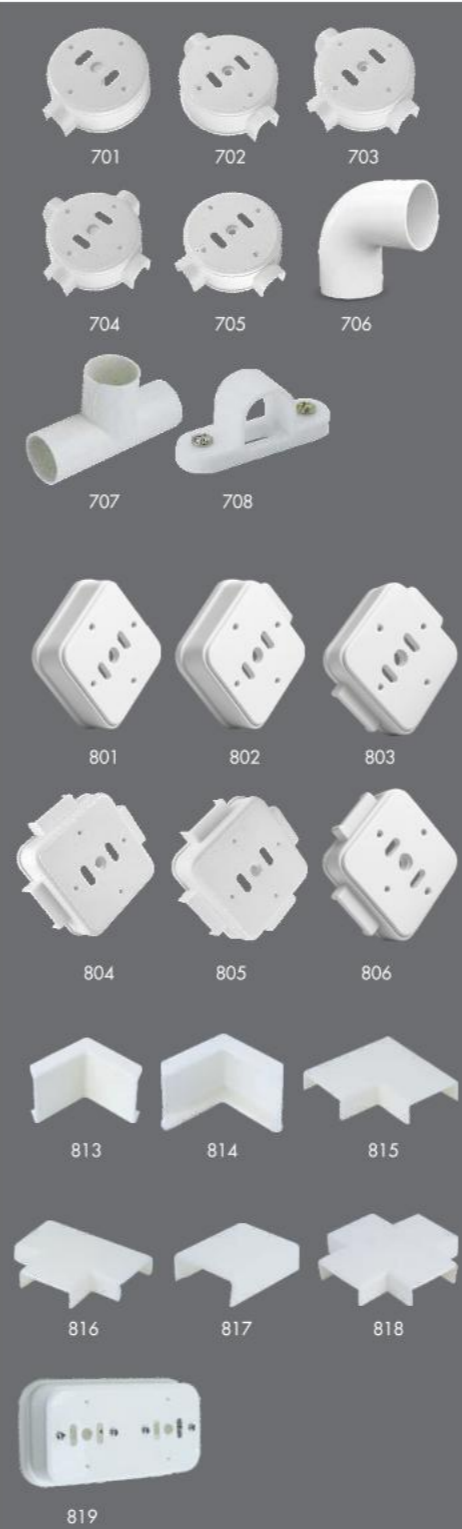

32MM TRUNCKING FITTING ACCESSORIES **CC**

801	SQUARE TRUNCKING FITTING	15.00	15.00	20	2000
802	1 WAY TRUNCKING FITTING	15.00	15.00	20	2000
803	2 WAY TRUNCKING FITTING	15.00	15.00	20	2000
804	3 WAY TRUNCKING FITTING	15.00	15.00	20	1440
805	4 WAY TRUNCKING FITTING	15.00	15.00	20	1440
806	L WAY TRUNCKING FITTING	15.00	15.00	20	2000
807	SQUARE TRUNCKING FITTING (BRASS MOULDED)	-	21.00	20	2000
808	1 WAY TRUNCKING FITTING (BRASS MOULDED)	-	21.00	20	2000
809	2 WAY TRUNCKING FITTING (BRASS MOULDED)	-	21.00	20	2000
810	3 WAY TRUNCKING FITTING (BRASS MOULDED)	-	21.00	20	1440
811	4 WAY TRUNCKING FITTING (BRASS MOULDED)	-	21.00	20	1440
812	L WAY TRUNCKING FITTING (BRASS MOULDED)	-	21.00	20	1600
813	INTERNAL ANGLE TRUNCKING FITTING	6.80	6.80	100	6300
814	EXTERNAL ANGLE TRUNCKING FITTING	6.80	6.80	100	6300
815	ELBOW TRUNCKING FITTING	6.80	6.80	100	6300
816	TEE TRUCKING FITTING	9.00	9.00	50	4000
817	COUPLER TRUCKING FITTING	4.15	4.15	100	8000
818	4 WAY CAP TRUNCKING FITTING	16.20	16.20	100	3700
819	DUAL JUNCTION (3 X 6) BRASS MOULDED)	-	46.00	20	840